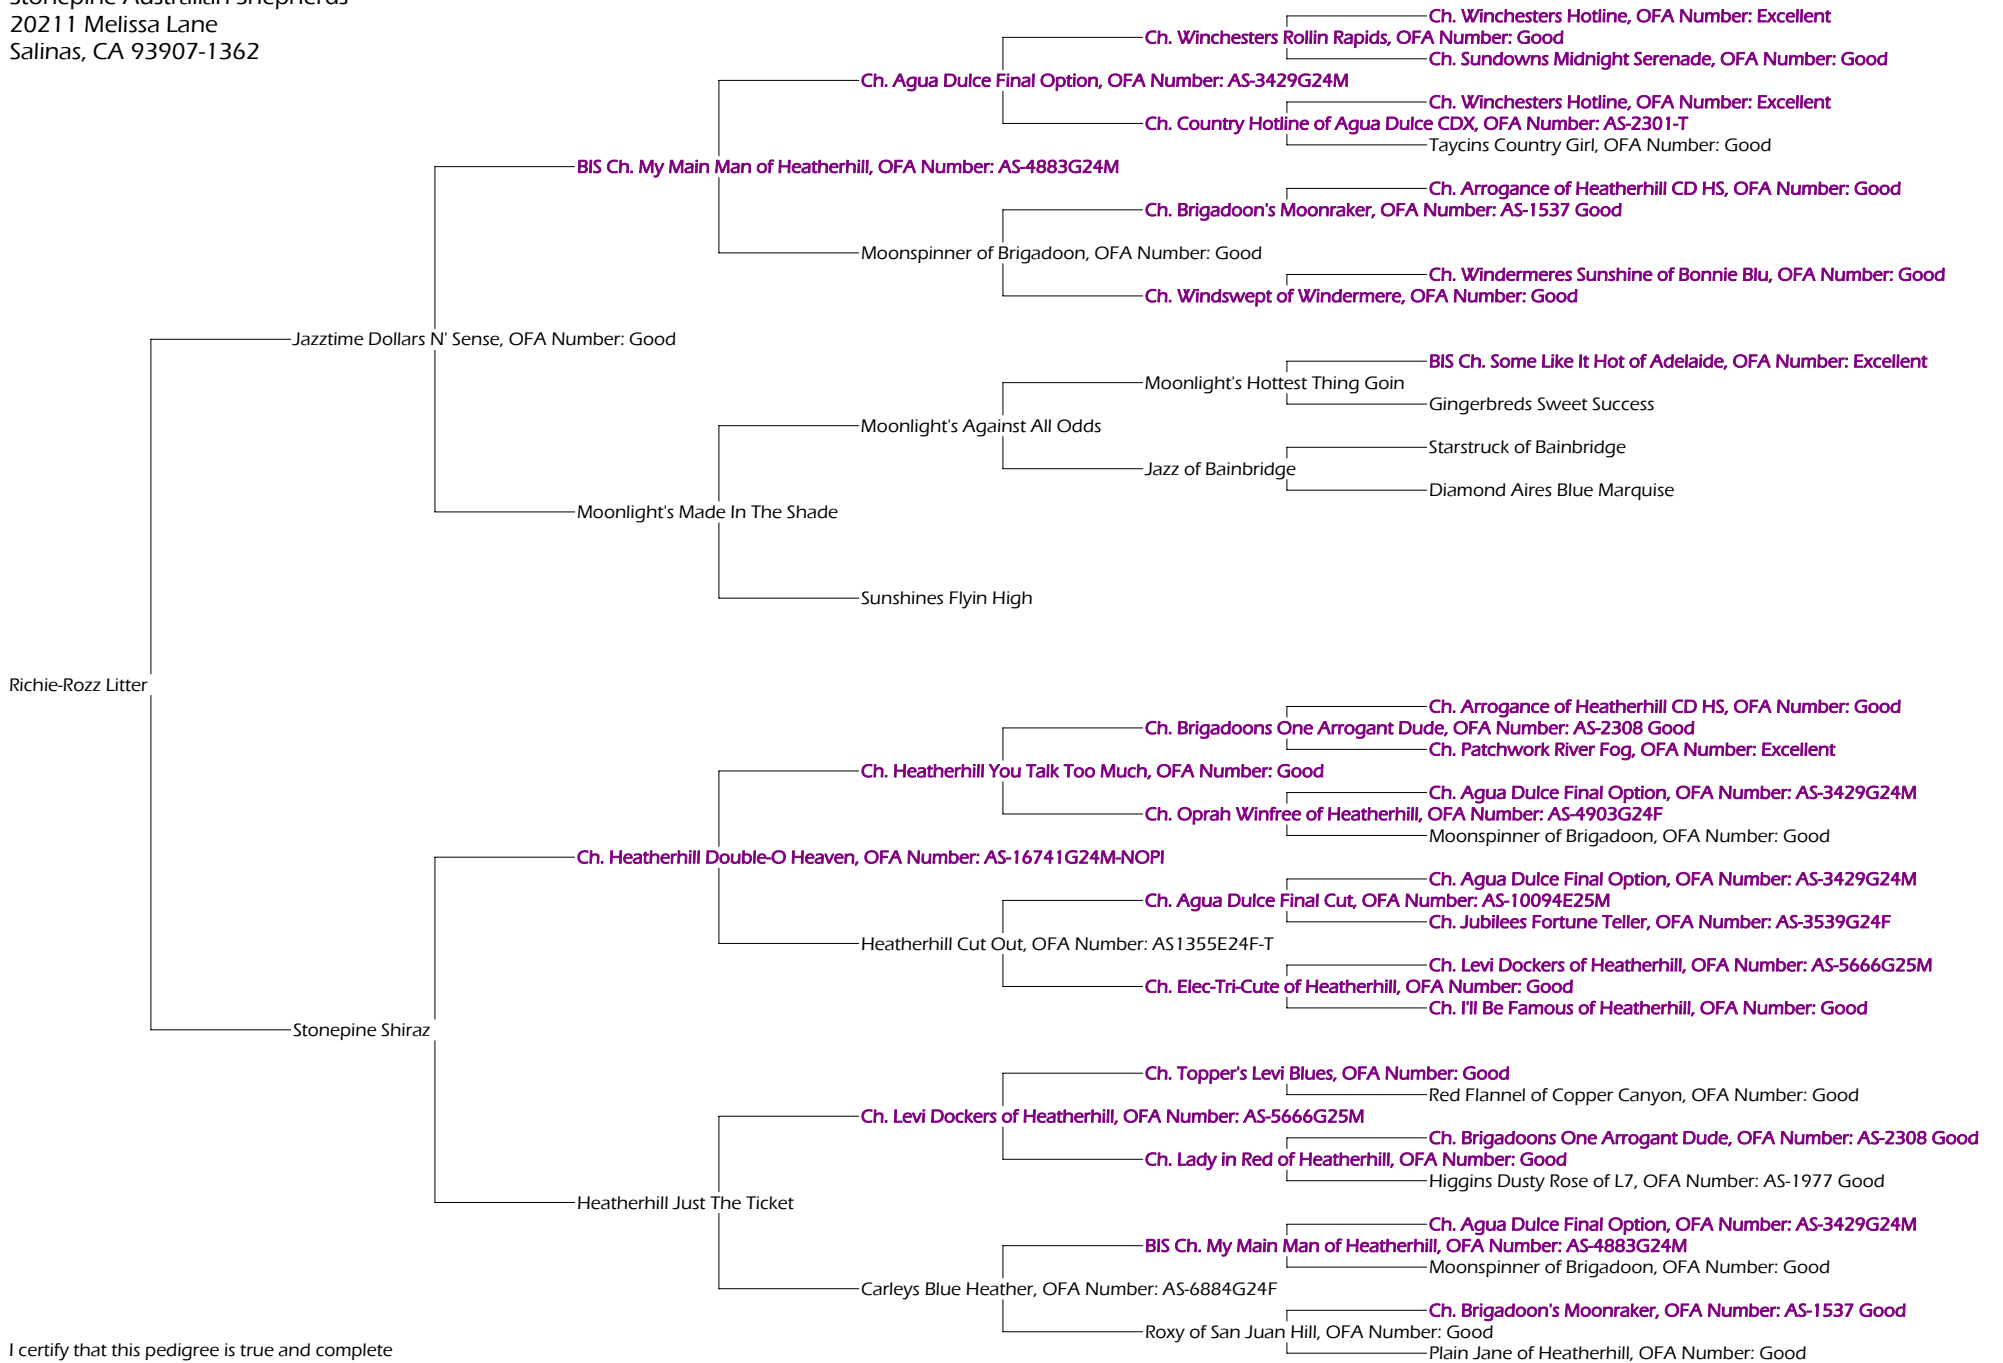

Pedigree for Richie-Rozz Litter

Nannette L. Newbury
 Stonepine Australian Shepherds
 20211 Melissa Lane
 Salinas, CA 93907-1362

I certify that this pedigree is true and complete to the best of my knowledge

Date: _____