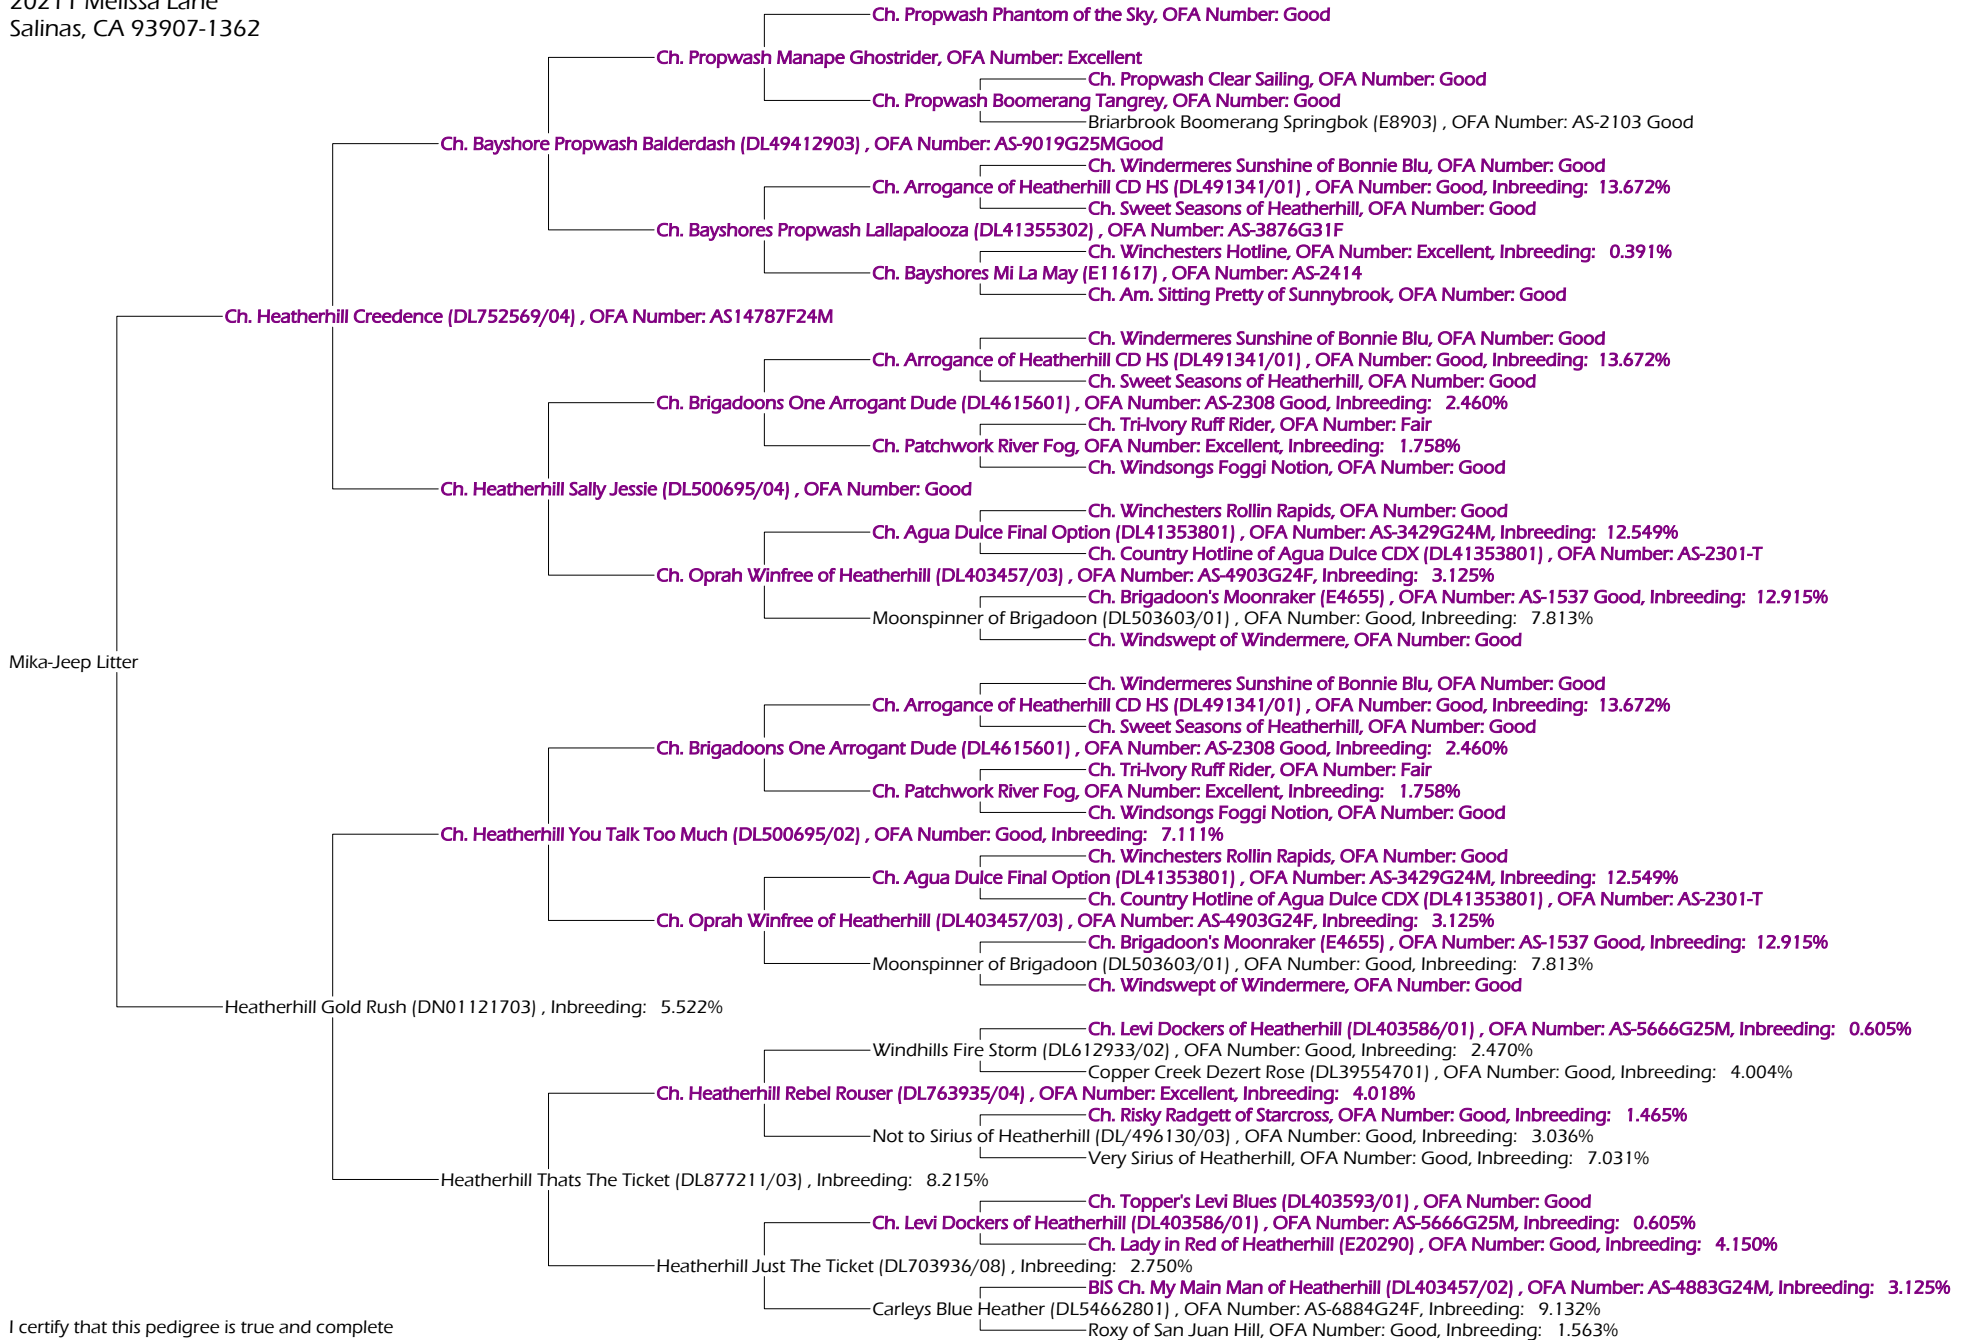

# Pedigree for Mika-Jeep Litter

Nannette L. Newbury  
 Stonepine Australian Shepherds  
 20211 Melissa Lane  
 Salinas, CA 93907-1362

I certify that this pedigree is true and complete to the best of my knowledge

Date: \_\_\_\_\_