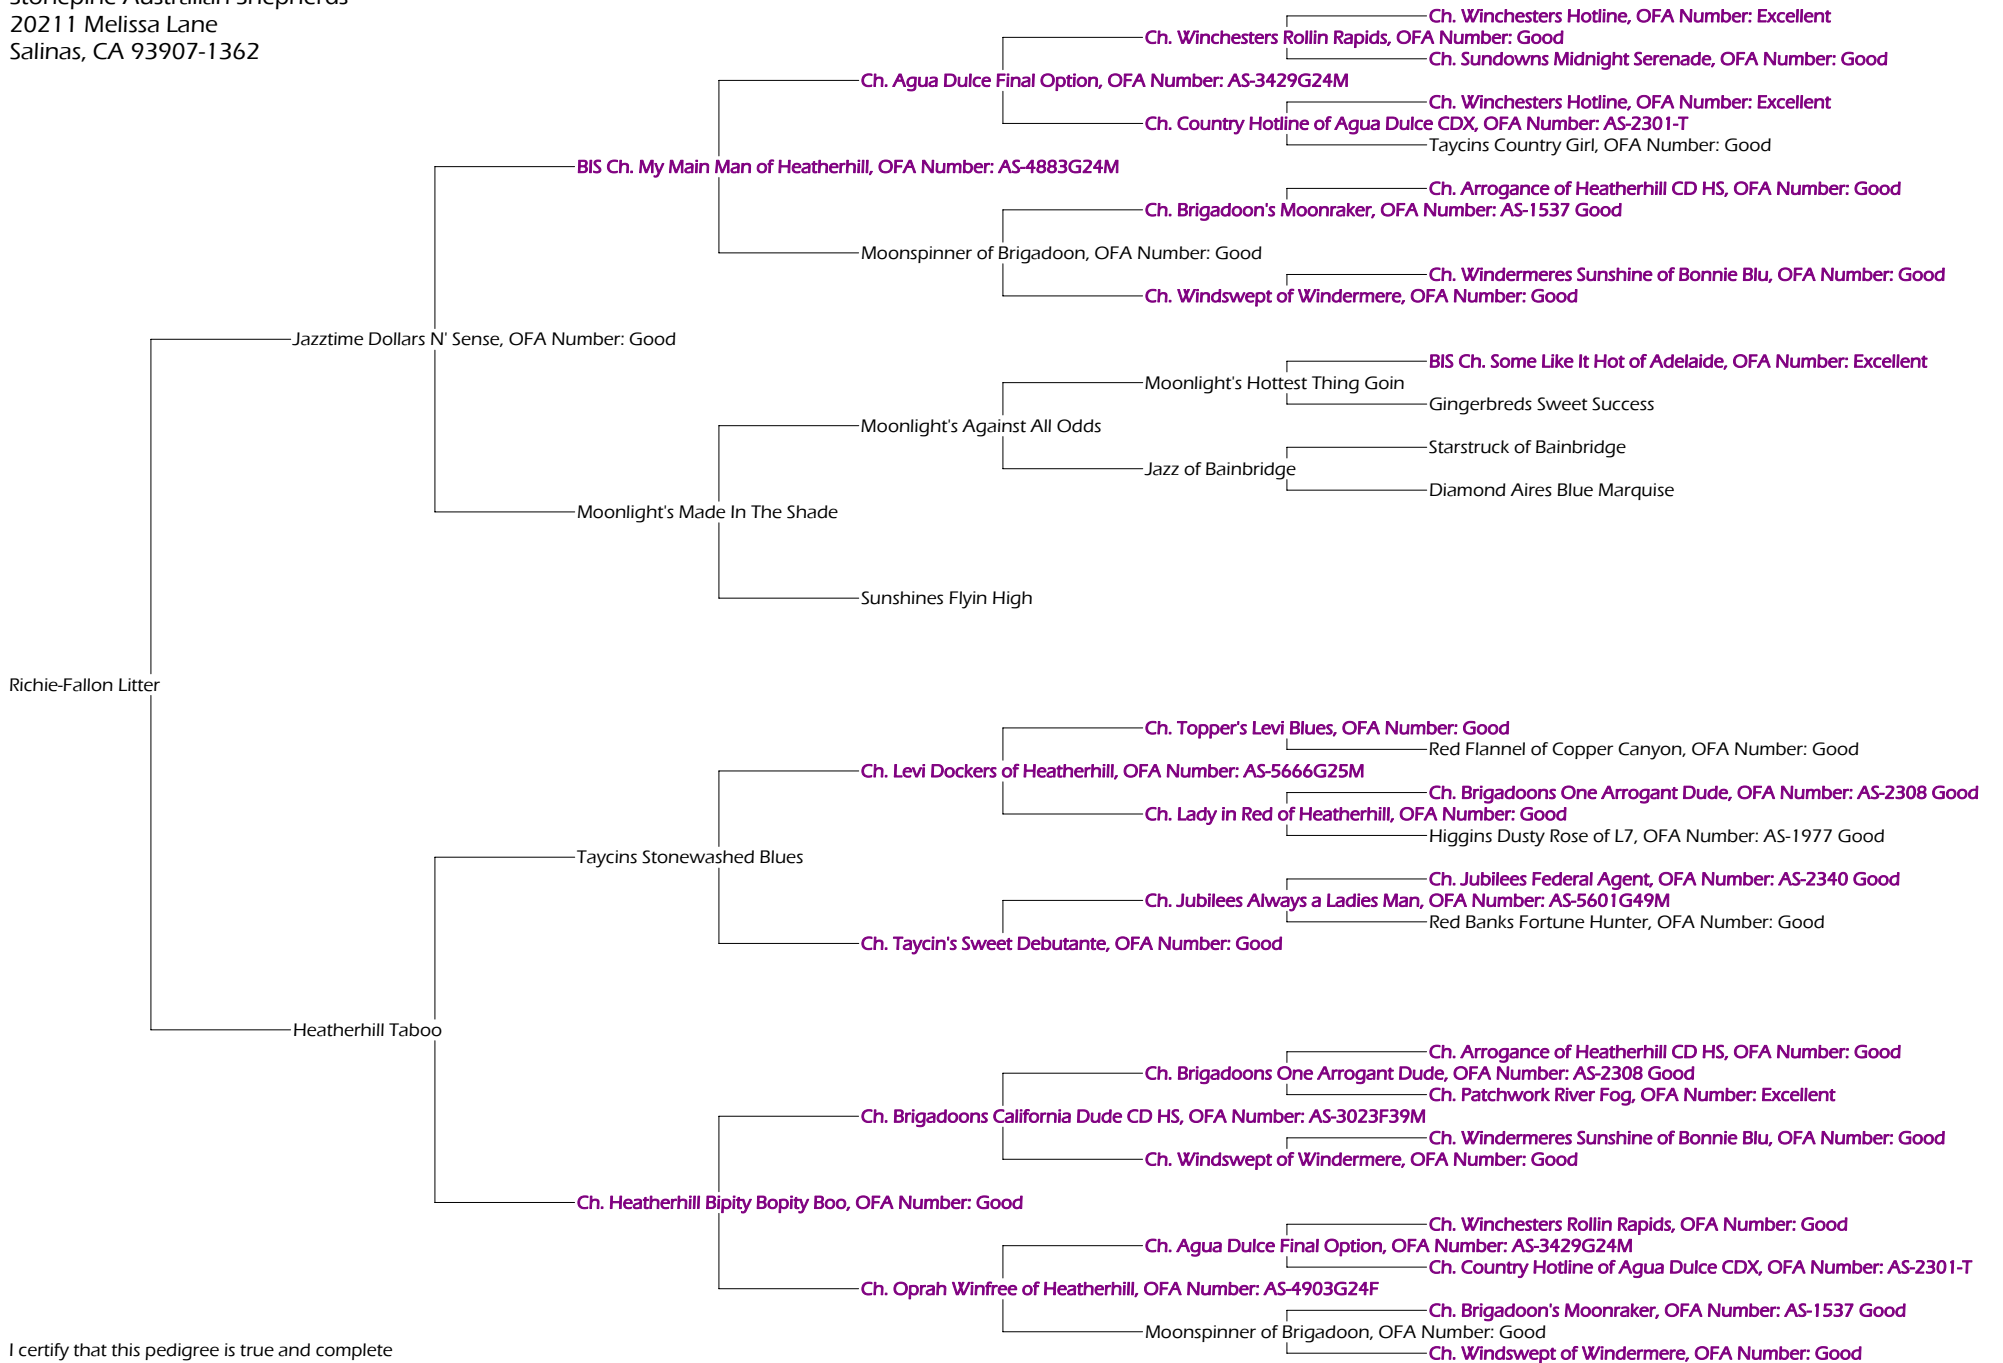

Pedigree for Richie-Fallon Litter

Nannette L. Newbury
 Stonepine Australian Shepherds
 20211 Melissa Lane
 Salinas, CA 93907-1362

I certify that this pedigree is true and complete to the best of my knowledge

Date: _____